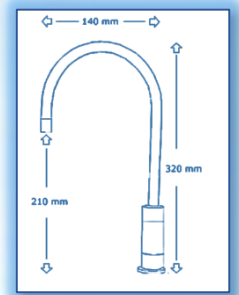

Under Sink Drinking Water System

One Station, One Solution

Unique Water Tap
特製水龍頭

Specification

規格

Model 型號	US-One
Dimension (mm) 呎吋 (毫米)	180W闊 x 260D深 x 280H高
Capacity 容量	2 L (公升)
Power Consumption 消耗功率	800W
Rate Voltage 適用電壓	220V ~ 240V, 50/60Hz

Features

特點

- Modern Design
時尚款式
- Compact and Convenient
小巧方便
- Provide 98°C Hot Water
能提供 98°C 之熱水
- Zero Pressure Design
零壓力結構設計

Effectively applied in
應用途徑

Make tea and coffee instantly
能快速地製造熱飲

More efficient and instant in cooking
讓你煮食更快，更有效率